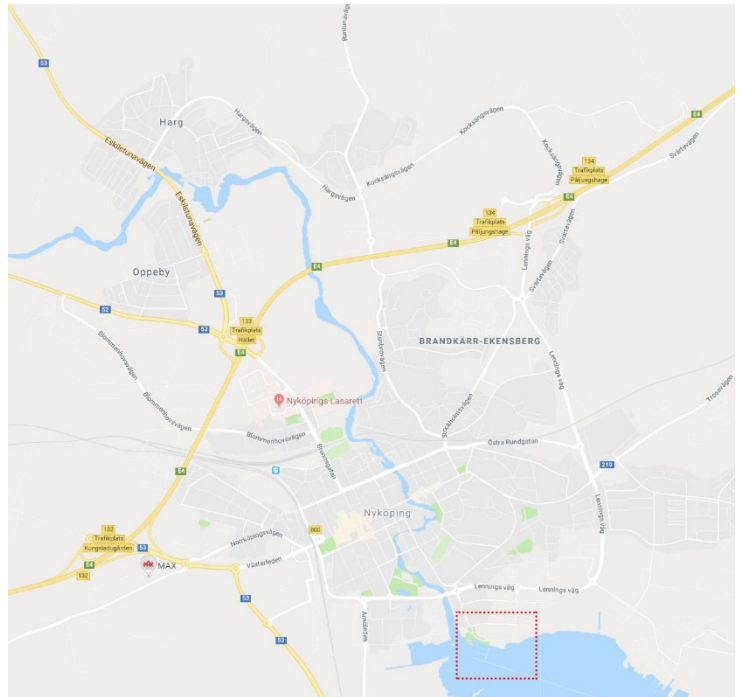

Directions BUVI days:

E4 from Stockholm - Exit 134 follow Länings road to the harbor. Park outside the BUVI office on Gert Fredriksson's road. "Vattensportens Hus"

E4 from Norrköping - Exit 132 follow Västerleden and signs for Nyköping Port. Parking outside the office on Gert Fredriksson's road. "Vattensportens Hus"